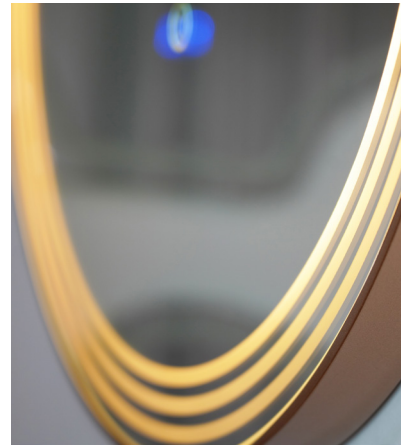

ELIKA
90x60 cm