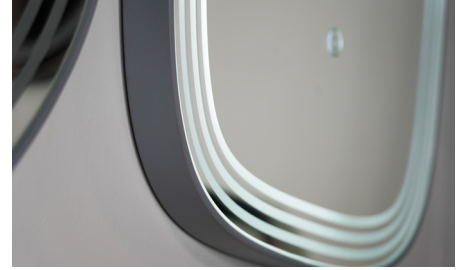

AYLIN
90x50 cm